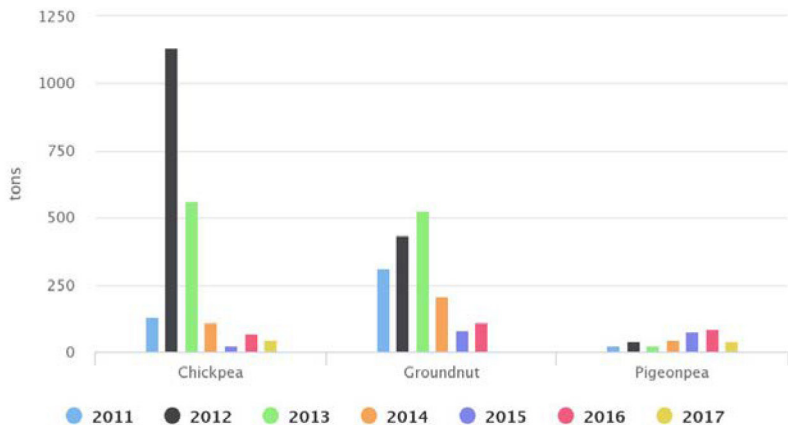

Year-wise breeder seed produced: Legumes (Chickpea, Groundnut, Pigeonpea)

Year-wise breeder seed produced: Cereals (Finger millet, Pearl millet, Sorghum)

Year-wise foundation seed produced: Legumes (Chickpea, Groundnut, Pigeonpea)

Year-wise foundation seed produced: Cereals (Finger millet, Pearl millet, Sorghum)

Year-wise certified seed produced: Legumes (Chickpea, Groundnut, Pigeonpea)

Year-wise certified seed produced: Cereals (Finger millet, Pearl millet, Sorghum)

Year-wise QDS/TLS seed produced: Legumes (Chickpea, Groundnut, Pigeonpea)

Year-wise QDS/TLS seed produced: Cereals (Finger millet, Pearl millet, Sorghum)