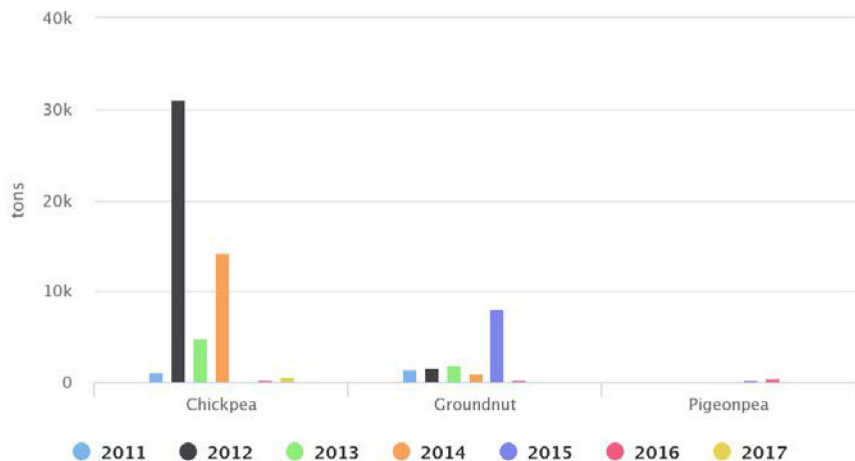

Year-wise breeder seed produced: Legumes (Chickpea, Groundnut, Pigeonpea)

Year-wise breeder seed produced: Cereals (Finger millet, Pearl millet, Sorghum)

Year-wise foundation seed produced: Legumes (Chickpea, Groundnut, Pigeonpea)

Year-wise foundation seed produced: Cereals (Finger millet, Pearl millet, Sorghum)

Year-wise certified seed produced: Legumes (Chickpea, Groundnut, Pigeonpea)

Year-wise certified seed produced: Cereals (Finger millet, Pearl millet, Sorghum)

Year-wise QDS/TLS seed produced: Legumes (Chickpea, Groundnut, Pigeonpea)

Year-wise QDS/TLS seed produced: Cereals (Finger millet, Pearl millet, Sorghum)