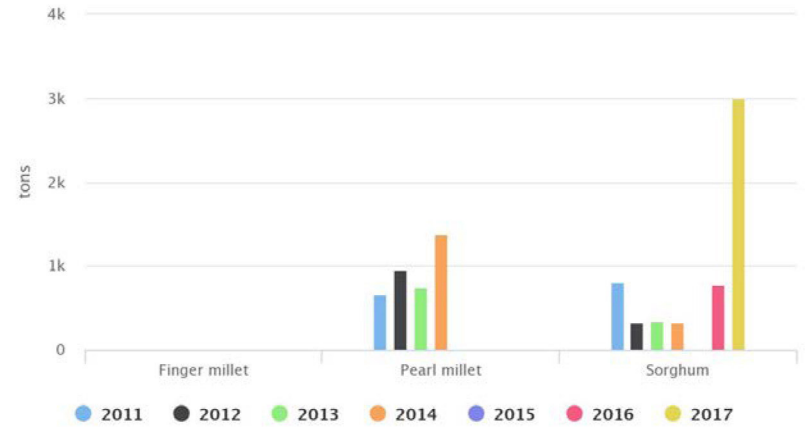

Year-wise breeder seed produced: Legumes (Chickpea, Groundnut, Pigeonpea)

Year-wise breeder seed produced: Cereals (Finger millet, Pearl millet, Sorghum)

Year-wise foundation seed produced: Legumes (Chickpea, Groundnut, Pigeonpea)

Year-wise foundation seed produced: Cereals (Finger millet, Pearl millet, Sorghum)

Year-wise certified seed produced: Legumes (Chickpea, Groundnut, Pigeonpea)

Year-wise certified seed produced: Cereals (Finger millet, Pearl millet, Sorghum)