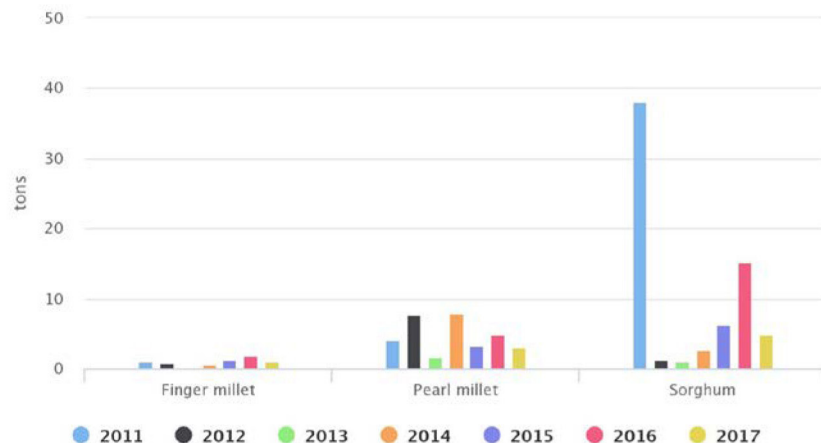

Year-wise breeder seed produced: Legumes (Chickpea, Groundnut, Pigeonpea)

Year-wise breeder seed produced: Cereals (Finger millet, Pearl millet, Sorghum)

Year-wise foundation seed produced: Legumes (Chickpea, Groundnut, Pigeonpea)

Year-wise foundation seed produced: Cereals (Finger millet, Pearl millet, Sorghum)

Year-wise certified seed produced: Legumes (Chickpea, Groundnut, Pigeonpea)

Year-wise certified seed produced: Cereals (Finger millet, Pearl millet, Sorghum)