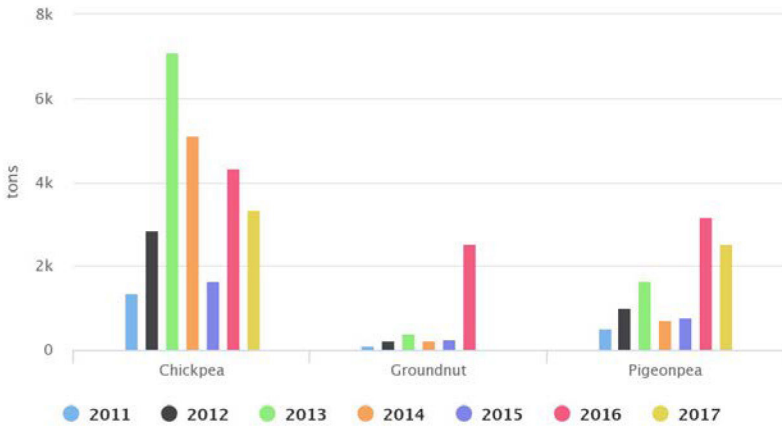

Year-wise breeder seed produced: Legumes (Chickpea, Groundnut, Pigeonpea)

Year-wise breeder seed produced: Cereals (Finger millet, Pearl millet, Sorghum)

Year-wise foundation seed produced: Legumes (Chickpea, Groundnut, Pigeonpea)

Year-wise foundation seed produced: Cereals (Finger millet, Pearl millet, Sorghum)

Year-wise certified seed produced: Legumes (Chickpea, Groundnut, Pigeonpea)

Year-wise certified seed produced: Cereals (Finger millet, Pearl millet, Sorghum)

Year-wise QDS/TLS seed produced: Legumes (Chickpea, Groundnut, Pigeonpea)

Year-wise QDS/TLS seed produced: Cereals (Finger millet, Pearl millet, Sorghum)