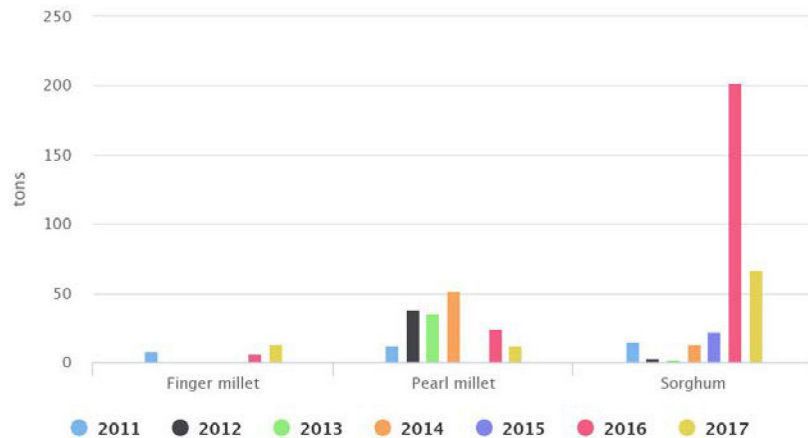

Year-wise breeder seed produced: Legumes (Chickpea, Groundnut, Pigeonpea)

Year-wise breeder seed produced: Cereals (Finger millet, Pearl millet, Sorghum)

Year-wise foundation seed produced: Legumes (Chickpea, Groundnut, Pigeonpea)

Year-wise foundation seed produced: Cereals (Finger millet, Pearl millet, Sorghum)

Year-wise certified seed produced: Legumes (Chickpea, Groundnut, Pigeonpea)

Year-wise certified seed produced: Cereals (Finger millet, Pearl millet, Sorghum)

Year-wise QDS/TLS seed produced: Legumes (Chickpea, Groundnut, Pigeonpea)

Year-wise QDS/TLS seed produced: Cereals (Finger millet, Pearl millet, Sorghum)